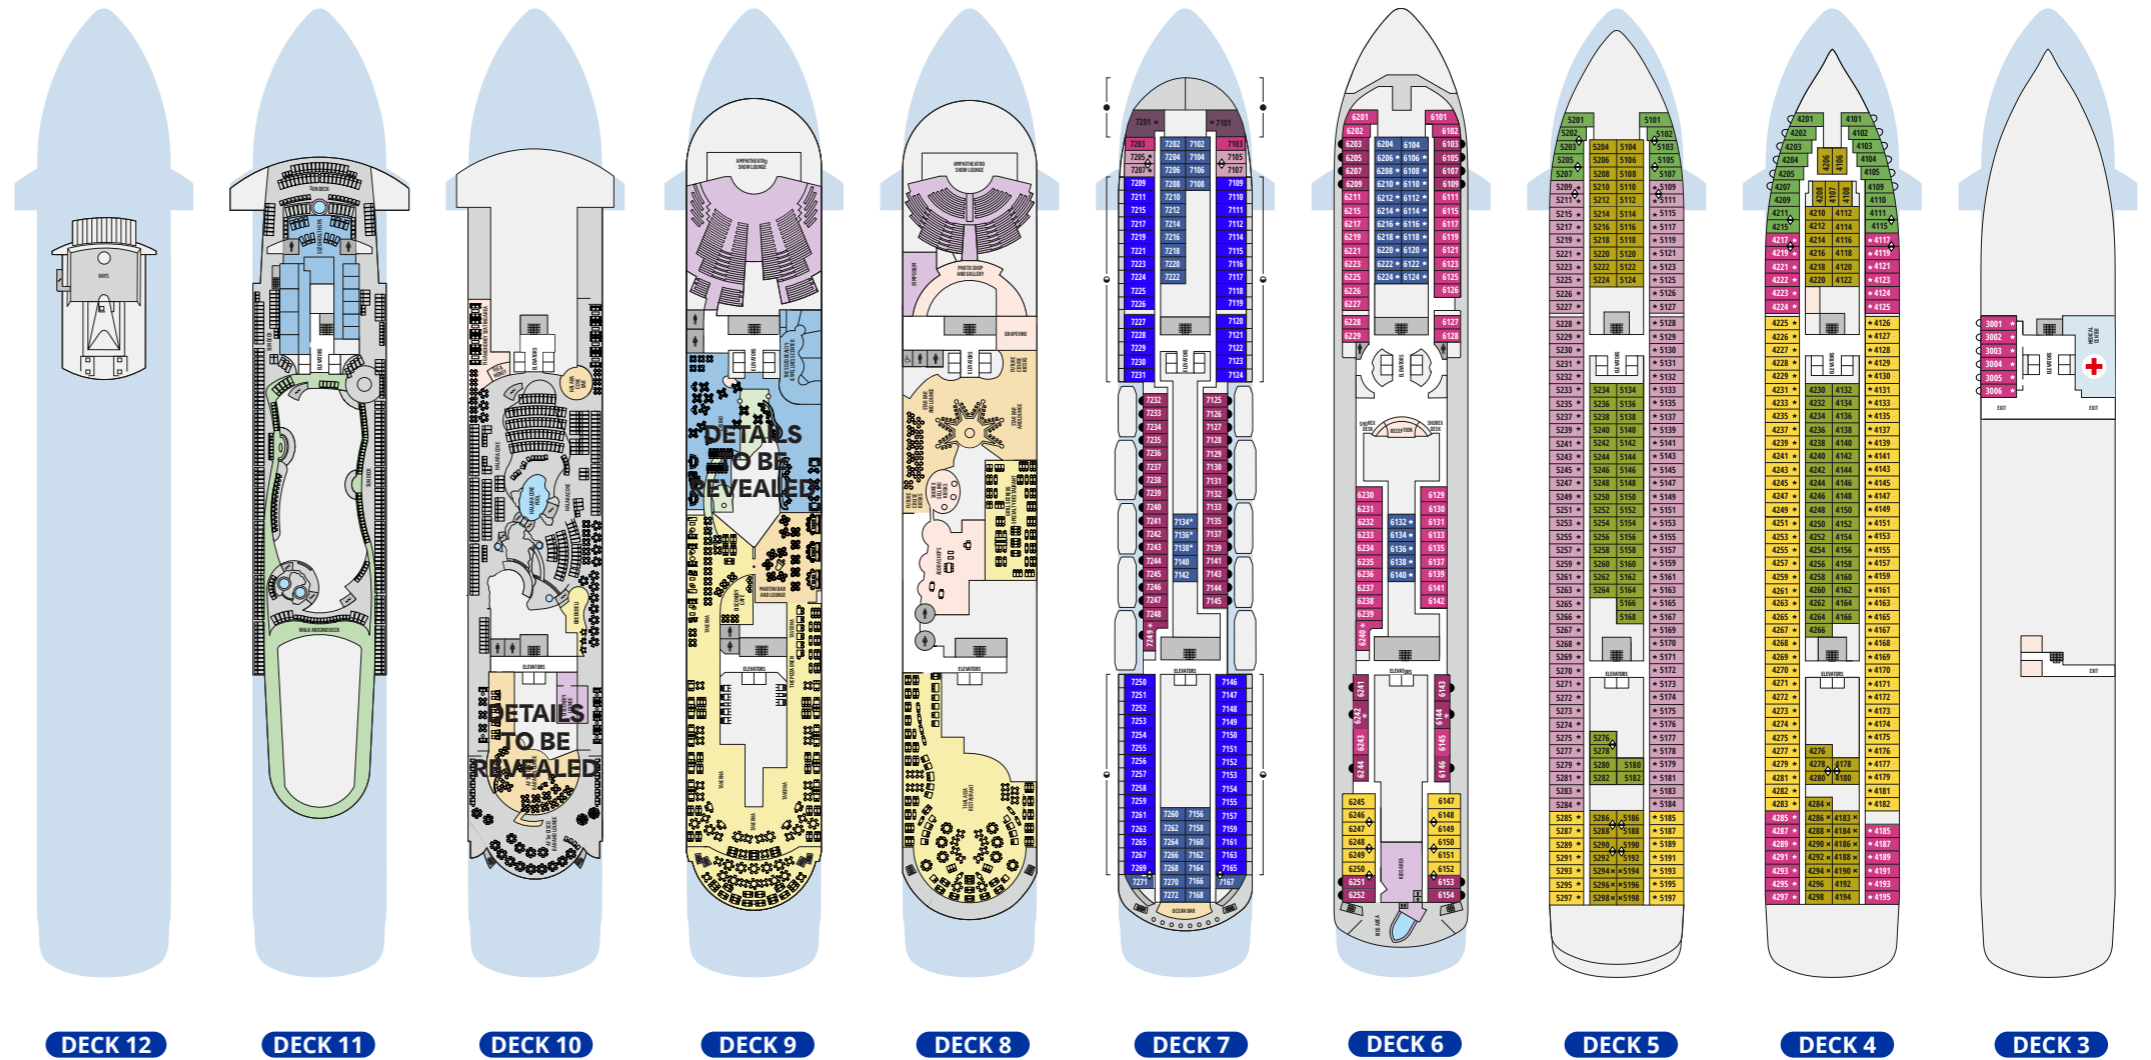

ONBOARD CELESTYAL DISCOVERY

SYMBOL LEGEND

- None 2 lower beds
- ▲ 3rd berth
- ✕ 2 lower and 2 upper beds
- ★ Sofa bed
- ✳ Jet tubs (Grand Suites only)
- ⏏ Porthole
- ♿ Wheelchair accessible
- ↔ Interconnecting rooms
- 🚫 Obstructed view

PLACES TO HAVE A GOOD MEAL

- **Deck 10** Greek Deli
- **Deck 9** The Taverna and The Pizza Oven
- **Deck 8** Grill Seekers - Specialty Restaurant and Thalassa Restaurant

PLACES TO HAVE FUN

- **Deck 10** Fig & Honey, Halara Cove Bar, Discovery Lounge, AFTER Disco Bar and Lounge
- **Deck 9** Amphitheatro Show Lounge-upper level, Martini Bar and Lounge
- **Deck 8** Amphitheatro Show Lounge-lower level, Grapevine, Star Bar and Lounge
- **Deck 7** Ocean Bar
- **Deck 6** Kids Club

PLACES TO TREAT YOURSELF

- **Deck 11** Sozo Health Spa, Sun Deck, Walk Around Deck
- **Deck 10** Halara Cove & Pool,
- **Deck 9** The Sozo Beauty & Wellness Center,
- **Deck 8** Symposium, Photo Shop and Gallery, Agora Shops
- **Deck 6** Reception and Shorex Desk
- **Deck 3** Medical Center

YOUR SHIP

- 1266 guests in 633 cabins, 62 with private balcony
- All cabins are equipped with telephone, hairdryer, safety deposit box and TV
- WiFi and doctor onboard at extra cost

Length 202,85 m
Tonnage 42,2 grt
Flag Malta

Deckplans and stateroom layouts are given purely as a guide. Size and layout may vary within the same category.