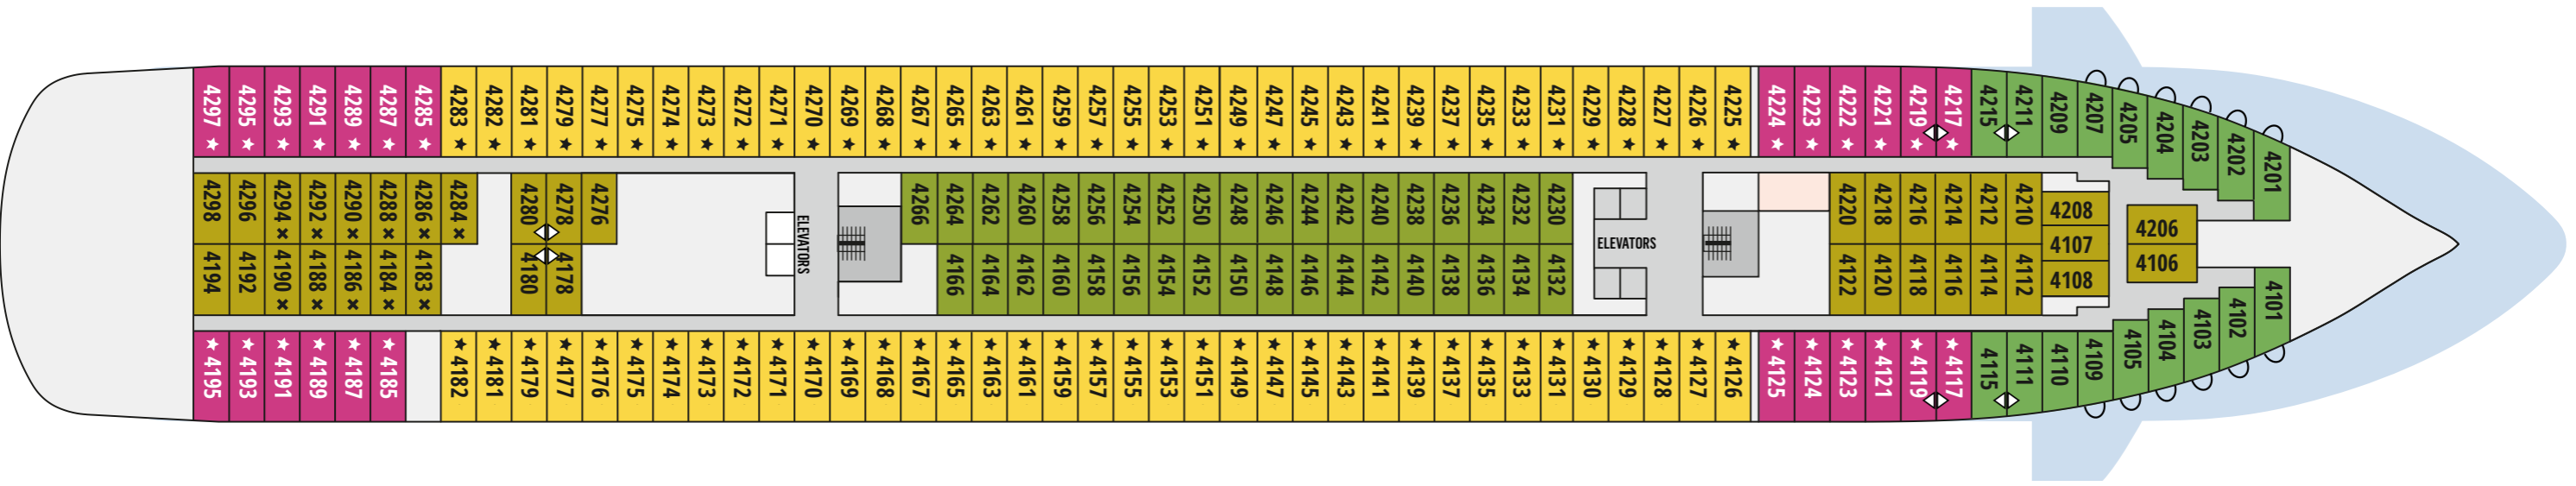

YOUR SHIP

- 1266 guests in 633 cabins, 62 with private balcony
- All cabins are equipped with telephone, hairdryer, safety deposit box and TV
- WiFi and doctor onboard at extra cost

Length 202,85 m
Tonnage 42,2 grt
Flag Malta

Deckplans and stateroom layouts are given purely as a guide. Size and layout may vary within the same category.

CATEGORY	DECK	DESCRIPTION	NUMBER OF STATEROOMS
INTERIOR COSMOS CABINS			
IA	4/5	Double bed with 2 single mattresses or twin beds, 3rd/4th upper beds	61
IB	4/5	Double bed with 2 single mattresses	89
IC	6/7	Twin beds or double bed with 2 single mattresses, 3rd/4th upper beds	63
EXTERIOR COSMOS CABINS			
XA	4/5	Double bed with 2 single mattresses	28
XBO	6/7	Double bed with 2 single mattresses or twin beds, 3rd/4th upper beds or single sofa bed	52
XB	3/4/6/7	Double bed with 2 single mattresses or twin beds, 3rd/4th upper beds or single sofa bed	80
XC	4/5	Double bed with 2 single mattresses and a single sofa bed	88
XD	5/6/7	Double bed with 2 single mattresses and a single sofa bed	110
BA	7	Double bed with 2 single mattresses with mini bar and balcony	60
DREAM SUITES			
SG Grand Dream Suites	7	Double bed with 2 single mattresses and 3rd lower bed with mini bar and balcony	2

DECK 3

DECK 4

DECK 5

DECK 6

DECK 7

DECK 8

DECK 9

DECK 10