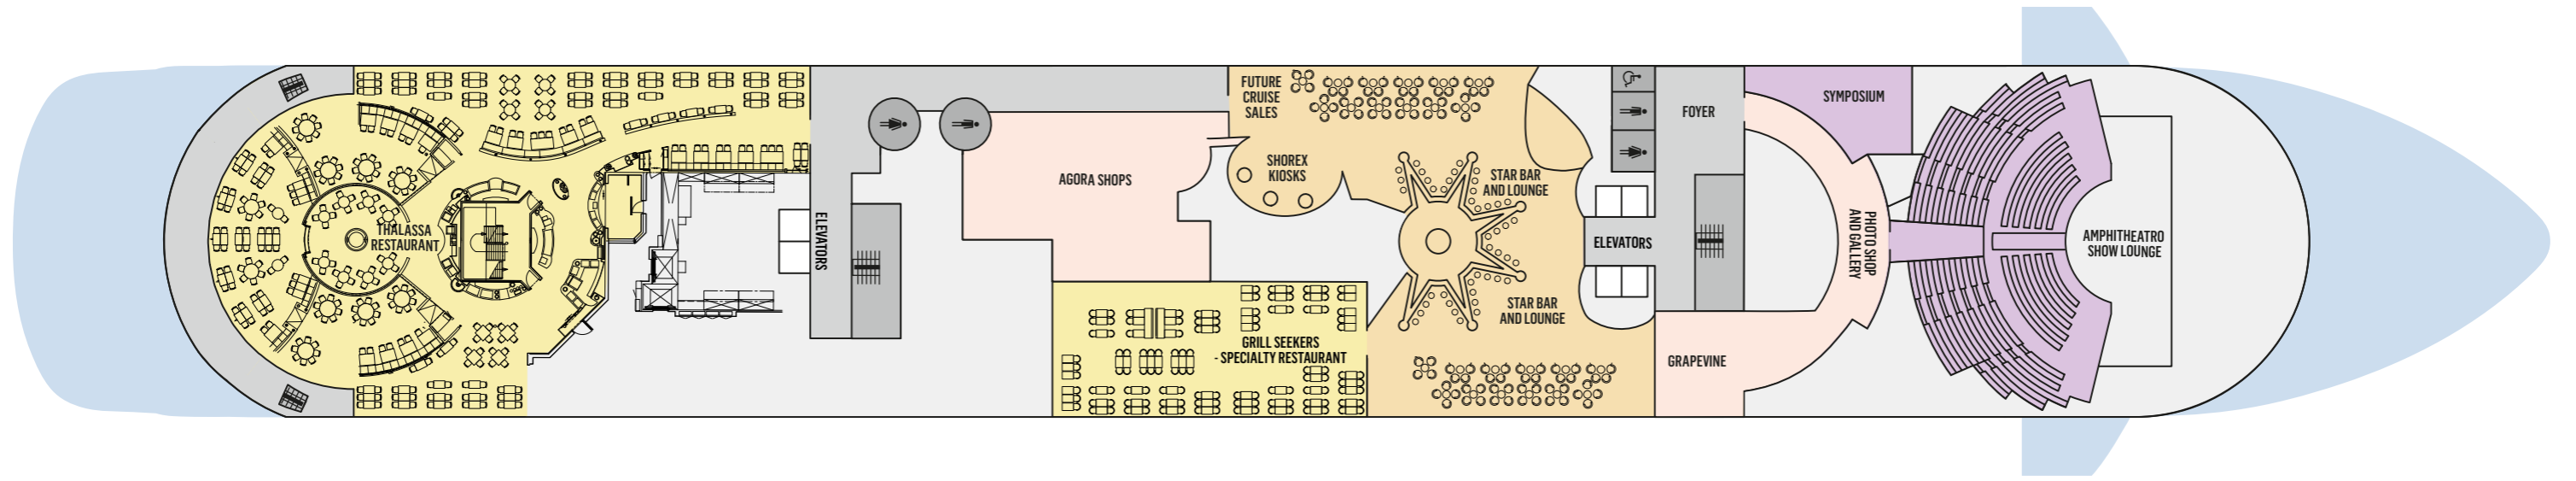

ONBOARD CELESTYAL DISCOVERY

SYMBOL LEGEND

- None 2 lower beds
- ▲ 3rd berth
- ✕ 2 lower and 2 upper beds
- ★ Sofa bed
- ⊕ Jet tubs (Grand Suites only)
- ⊔ Porthole
- ♿ Wheelchair accessible
- ↔ Interconnecting rooms
- ⬮ Obstructed view

Deckplans and stateroom layouts are given purely as a guide. Size and layout may vary within the same category.

CATEGORY	DECK	DESCRIPTION	NUMBER OF STATEROOMS
INTERIOR COSMOS CABINS			
IA	4/5	Double bed with 2 single mattresses or twin beds, 3rd/4th upper beds	61
IB	4/5	Double bed with 2 single mattresses	89
IC	6/7	Twin beds or double bed with 2 single mattresses, 3rd/4th upper beds	63
EXTERIOR COSMOS CABINS			
XA	4/5	Double bed with 2 single mattresses	28
XBO	6/7	Double bed with 2 single mattresses or twin beds, 3rd/4th upper beds or single sofa bed	52
XB	3/4/6/7	Double bed with 2 single mattresses or twin beds, 3rd/4th upper beds or single sofa bed	80
XC	4/5	Double bed with 2 single mattresses and a single sofa bed	88
XD	5/6/7	Double bed with 2 single mattresses and a single sofa bed	110
BA	7	Double bed with 2 single mattresses with mini bar and balcony	60
DREAM SUITES			
SG Grand Dream Suites	7	Double bed with 2 single mattresses and 3rd lower bed with mini bar and balcony	2

DECK 3

DECK 4

DECK 5

DECK 6

DECK 7

DECK 8

DECK 9

DECK 10

DECK 11

DECK 12