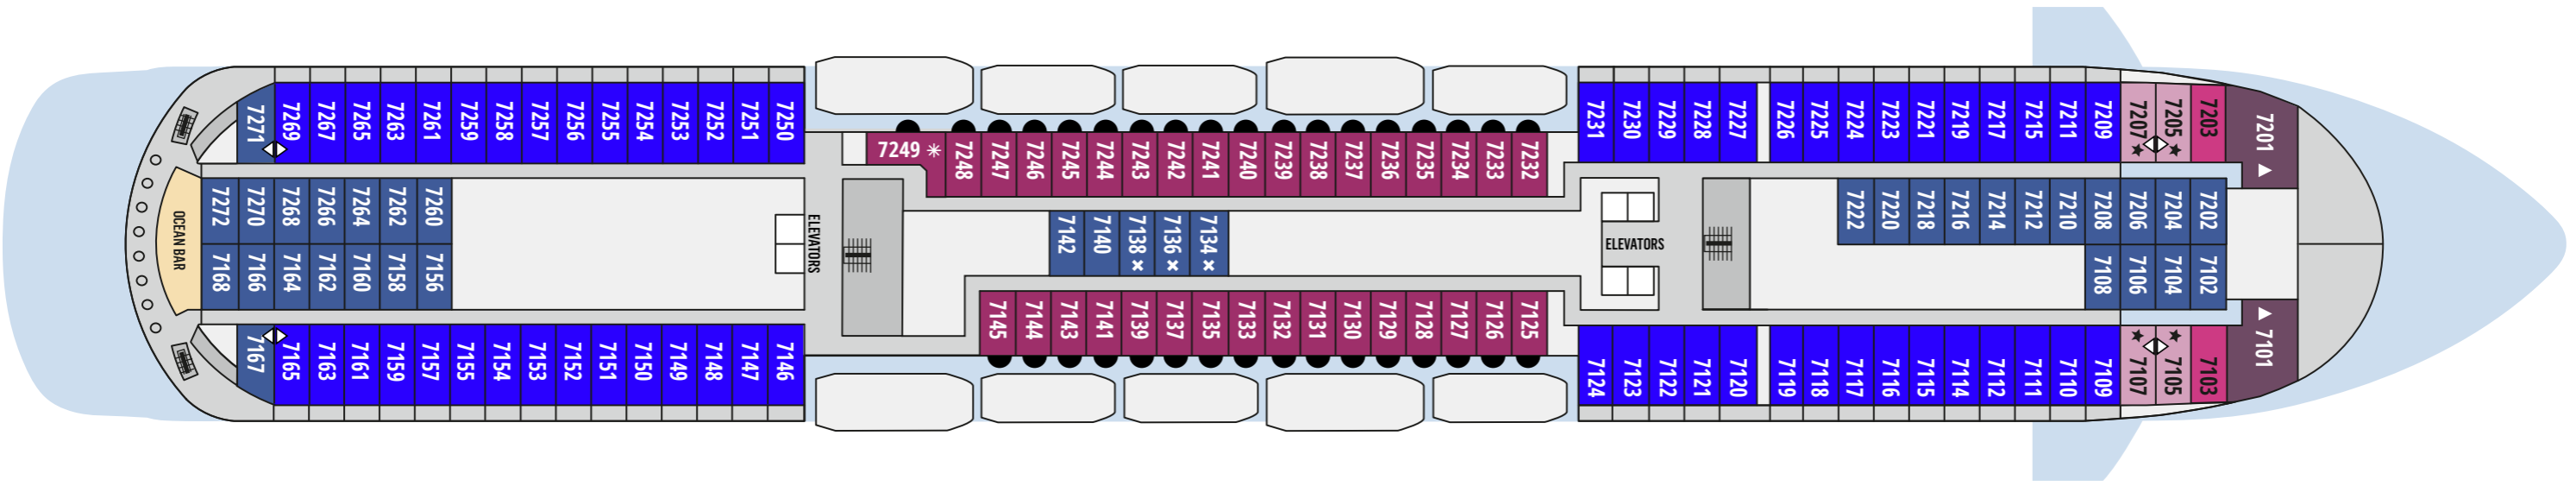

ONBOARD CELESTYAL DISCOVERY

SYMBOL LEGEND

- None 2 lower beds
- ▲ 3rd berth
- ✕ 2 lower and 2 upper beds
- ★ Sofa bed
- ⊕ Jet tubs (Grand Suites only)
- ⊔ Porthole
- ♿ Wheelchair accessible
- ↔ Interconnecting rooms
- ⬮ Obstructed view

Deckplans and stateroom layouts are given purely as a guide. Size and layout may vary within the same category.

CATEGORY	DECK	DESCRIPTION	NUMBER OF STATEROOMS
INTERIOR COSMOS CABINS			
IA	4/5	Double bed with 2 single mattresses or twin beds, 3rd/4th upper beds	61
IB	4/5	Double bed with 2 single mattresses	89
IC	6/7	Twin beds or double bed with 2 single mattresses, 3rd/4th upper beds	63
EXTERIOR COSMOS CABINS			
XA	4/5	Double bed with 2 single mattresses	28
XBO	6/7	Double bed with 2 single mattresses or twin beds, 3rd/4th upper beds or single sofa bed	52
XB	3/4/6/7	Double bed with 2 single mattresses or twin beds, 3rd/4th upper beds or single sofa bed	80
XC	4/5	Double bed with 2 single mattresses and a single sofa bed	88
XD	5/6/7	Double bed with 2 single mattresses and a single sofa bed	110
BA	7	Double bed with 2 single mattresses with mini bar and balcony	60
DREAM SUITES			
SG Grand Dream Suites	7	Double bed with 2 single mattresses and 3rd lower bed with mini bar and balcony	2

DECK 3

DECK 4

DECK 5

DECK 6

DECK 7

DECK 8

DECK 9

DECK 10

DECK 11

DECK 12