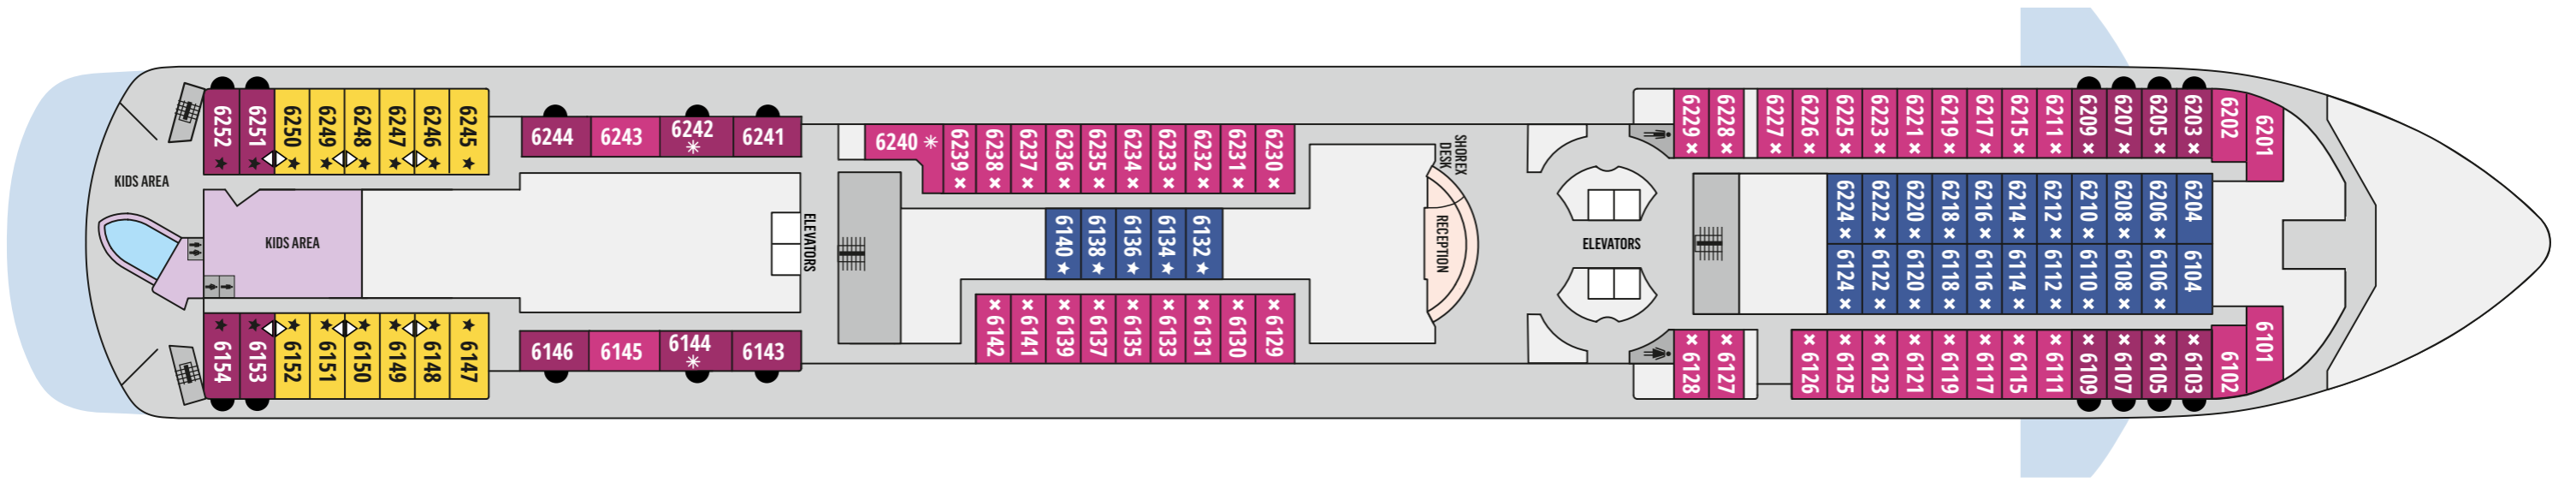

YOUR SHIP

- 1266 guests in 633 cabins, 62 with private balcony
- All cabins are equipped with telephone, hairdryer, safety deposit box and TV
- WiFi and doctor onboard at extra cost

Length 202,85 m
Tonnage 42,2 grt
Flag Malta

Deckplans and stateroom layouts are given purely as a guide. Size and layout may vary within the same category.

CATEGORY	DECK	DESCRIPTION	NUMBER OF STATEROOMS
INTERIOR COSMOS CABINS			
IA	4/5	Double bed with 2 single mattresses or twin beds, 3rd/4th upper beds	61
IB	4/5	Double bed with 2 single mattresses	89
IC	6/7	Twin beds or double bed with 2 single mattresses, 3rd/4th upper beds	63
EXTERIOR COSMOS CABINS			
XA	4/5	Double bed with 2 single mattresses	28
XBO	6/7	Double bed with 2 single mattresses or twin beds, 3rd/4th upper beds or single sofa bed	52
XB	3/4/6/7	Double bed with 2 single mattresses or twin beds, 3rd/4th upper beds or single sofa bed	80
XC	4/5	Double bed with 2 single mattresses and a single sofa bed	88
XD	5/6/7	Double bed with 2 single mattresses and a single sofa bed	110
BA	7	Double bed with 2 single mattresses with mini bar and balcony	60
DREAM SUITES			
SG Grand Dream Suites	7	Double bed with 2 single mattresses and 3rd lower bed with mini bar and balcony	2

DECK 3

DECK 4

DECK 5

DECK 6

DECK 7

DECK 8

DECK 9

DECK 10

DECK 11

DECK 12