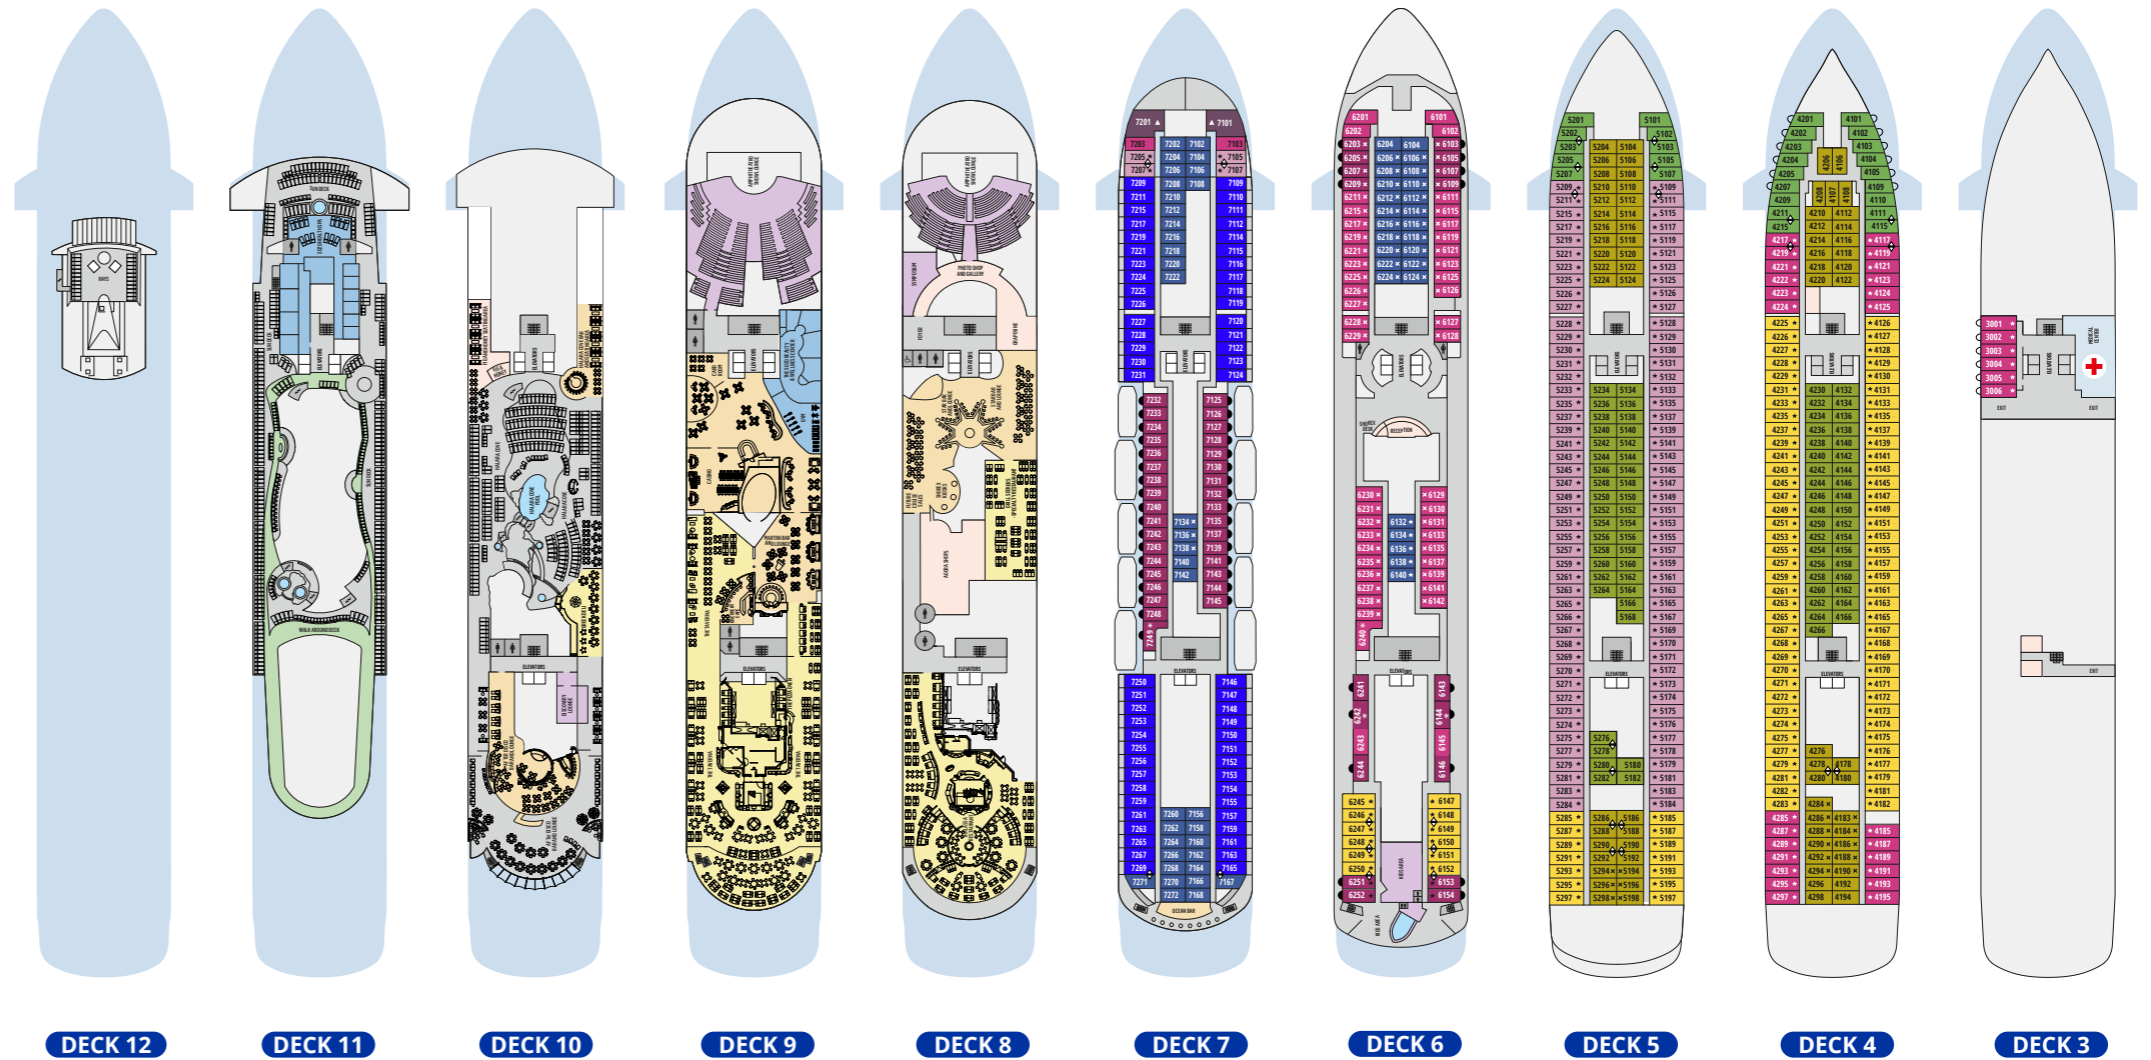

ONBOARD CELESTYAL DISCOVERY

SYMBOL LEGEND

- None 2 lower beds
- ▲ 3rd berth
- ✕ 2 lower and 2 upper beds
- ★ Sofa bed
- ⊕ Jet tubs (Grand Suites only)
- ⊔ Porthole
- ♿ Wheelchair accessible
- ↔ Interconnecting rooms
- ⬮ Obstructed view

PLACES TO TREAT YOURSELF

- Deck 11** Sozo Health Spa, Sun Deck, Walk Around Deck
- Deck 10** Halara Cove & Pool,
- Deck 9** The Sozo Beauty & Wellness Center,
- Deck 8** Symposium, Photo Shop and Gallery, Agora Shops
- Deck 6** Reception and Shorex Desk
- Deck 3** Medical Center

YOUR SHIP

- 1266 guests in 633 cabins, 62 with private balcony
- All cabins are equipped with telephone, hairdryer, safety deposit box and TV
- WiFi and doctor onboard at extra cost

Length 202,85 m
Tonnage 42,2 grt
Flag Malta

Deckplans and stateroom layouts are given purely as a guide. Size and layout may vary within the same category.

CATEGORY	DECK	DESCRIPTION	NUMBER OF STATEROOMS
INTERIOR COSMOS CABINS			
IA	4/5	Double bed with 2 single mattresses or twin beds, 3rd/4th upper beds	61
IB	4/5	Double bed with 2 single mattresses	89
IC	6/7	Twin beds or double bed with 2 single mattresses, 3rd/4th upper beds	63
EXTERIOR COSMOS CABINS			
XA	4/5	Double bed with 2 single mattresses	28
XBO	6/7	Double bed with 2 single mattresses or twin beds, 3rd/4th upper beds or single sofa bed	52
XB	3/4/6/7	Double bed with 2 single mattresses or twin beds, 3rd/4th upper beds or single sofa bed	80
XC	4/5	Double bed with 2 single mattresses and a single sofa bed	88
XD	5/6/7	Double bed with 2 single mattresses and a single sofa bed	110
BA	7	Double bed with 2 single mattresses with mini bar and balcony	60
DREAM SUITES			
SG Grand Dream Suites	7	Double bed with 2 single mattresses and 3rd lower bed with mini bar and balcony	2