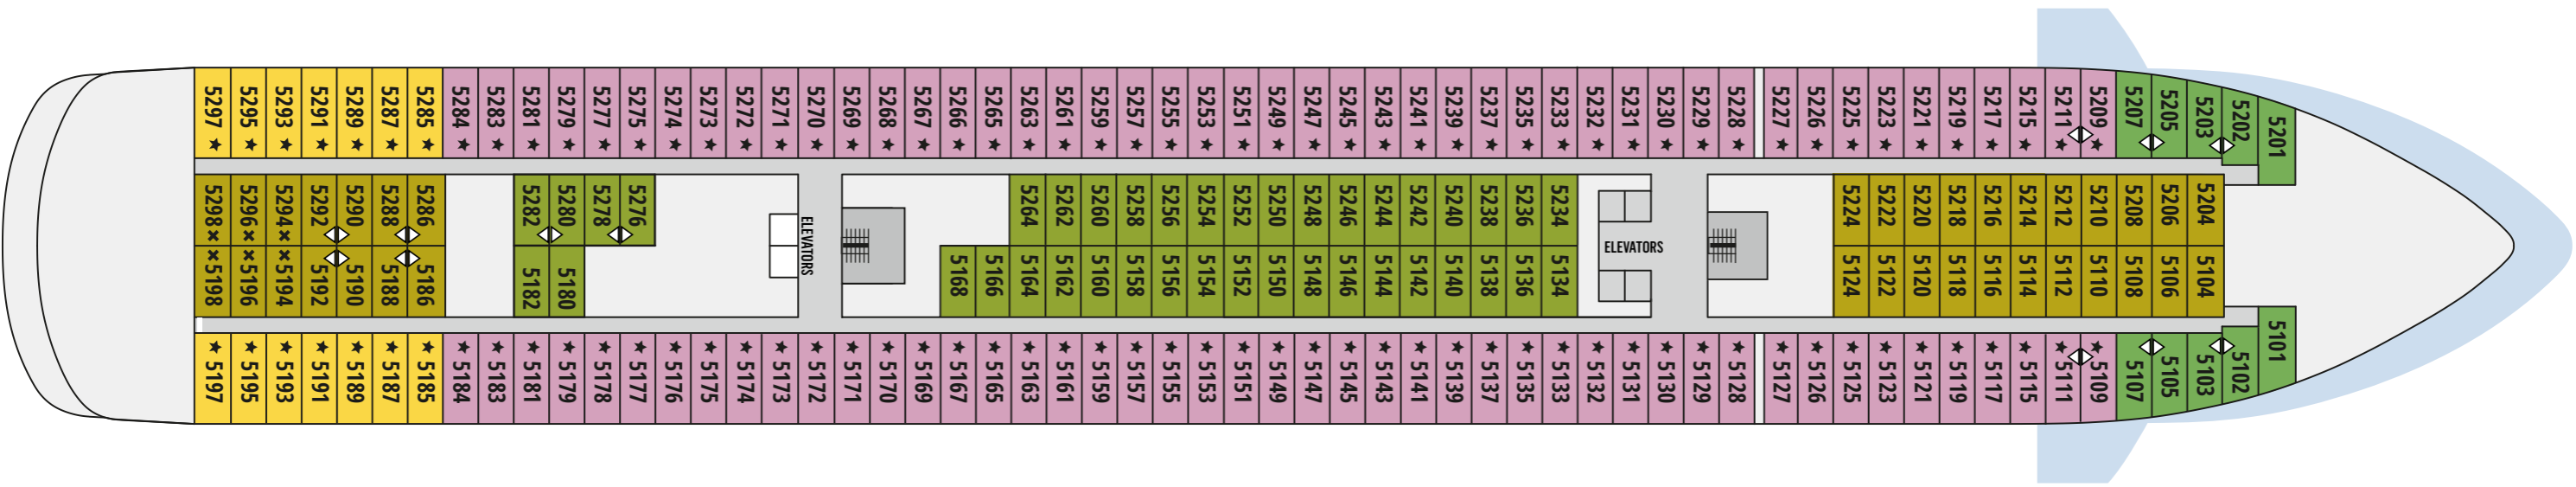

Deckplans and stateroom layouts are given purely as a guide. Size and layout may vary within the same category.

CATEGORY	DECK	DESCRIPTION	NUMBER OF STATEROOMS
INTERIOR COSMOS CABINS			
IA	4/5	Double bed with 2 single mattresses or twin beds, 3rd/4th upper beds	61
IB	4/5	Double bed with 2 single mattresses	89
IC	6/7	Twin beds or double bed with 2 single mattresses, 3rd/4th upper beds	63
EXTERIOR COSMOS CABINS			
XA	4/5	Double bed with 2 single mattresses	28
XBO	6/7	Double bed with 2 single mattresses or twin beds, 3rd/4th upper beds or single sofa bed	52
XB	3/4/6/7	Double bed with 2 single mattresses or twin beds, 3rd/4th upper beds or single sofa bed	80
XC	4/5	Double bed with 2 single mattresses and a single sofa bed	88
XD	5/6/7	Double bed with 2 single mattresses and a single sofa bed	110
BA	7	Double bed with 2 single mattresses with mini bar and balcony	60
DREAM SUITES			
SG Grand Dream Suites	7	Double bed with 2 single mattresses and 3rd lower bed with mini bar and balcony	2

DECK 3

DECK 4

DECK 5

DECK 6

DECK 7

DECK 8

DECK 9

DECK 10