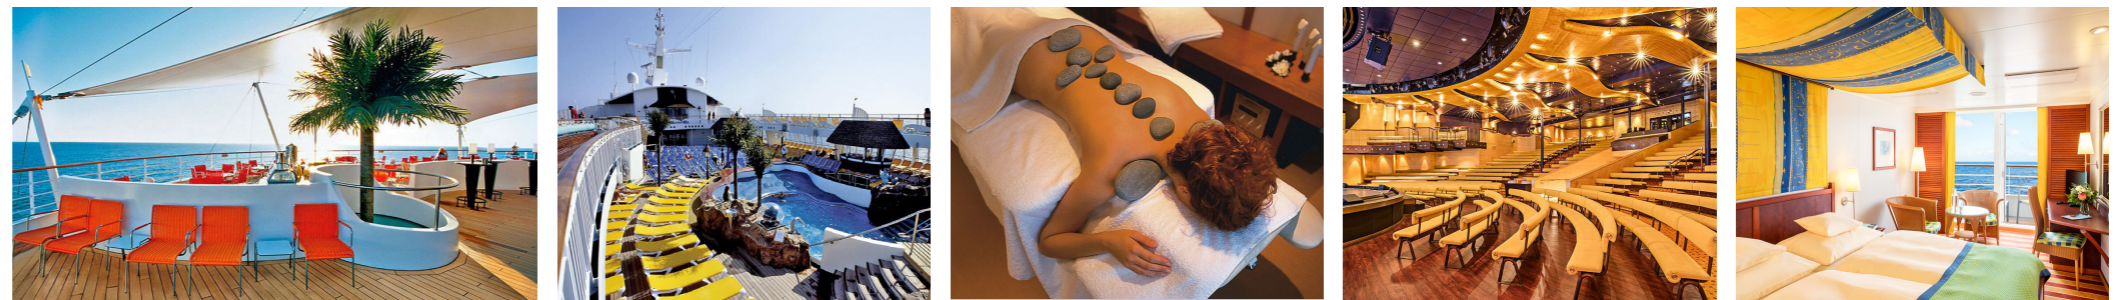

ONBOARD CELESTYAL DISCOVERY

SYMBOL LEGEND

- None 2 lower beds
- ▲ 3rd berth
- ✕ 2 lower and 2 upper beds
- ★ Sofa bed
- ⊕ Jet tubs (Grand Suites only)
- ⊔ Porthole
- ♿ Wheelchair accessible
- ↔ Interconnecting rooms
- ⬮ Obstructed view

PLACES TO HAVE A GOOD MEAL

- **Deck 10** Greek Deli
- **Deck 9** The Taverna and The Pizza Oven
- **Deck 8** Grill Seekers - Specialty Restaurant and Thalassa Restaurant

PLACES TO HAVE FUN

- **Deck 10** Fig & Honey, Halara Cove Bar, Discovery Lounge, AFTER Disco Bar and Lounge
- **Deck 9** Amphitheatro Show Lounge-upper level, Martini Bar and Lounge
- **Deck 8** Amphitheatro Show Lounge-lower level, Grapevine, Star Bar and Lounge
- **Deck 7** Ocean Bar
- **Deck 6** Kids Club

PLACES TO TREAT YOURSELF

- **Deck 11** Sozo Health Spa, Sun Deck, Walk Around Deck
- **Deck 10** Halara Cove & Pool,
- **Deck 9** The Sozo Beauty & Wellness Center,
- **Deck 8** Symposium, Photo Shop and Gallery, Agora Shops
- **Deck 6** Reception and Shorex Desk
- **Deck 3** Medical Center

YOUR SHIP

- 1266 guests in 633 cabins, 62 with private balcony
- All cabins are equipped with telephone, hairdryer, safety deposit box and TV
- WiFi and doctor onboard at extra cost

Length 202,85 m
Tonnage 42,2 grt
Flag Malta

Deckplans and stateroom layouts are given purely as a guide. Size and layout may vary within the same category.